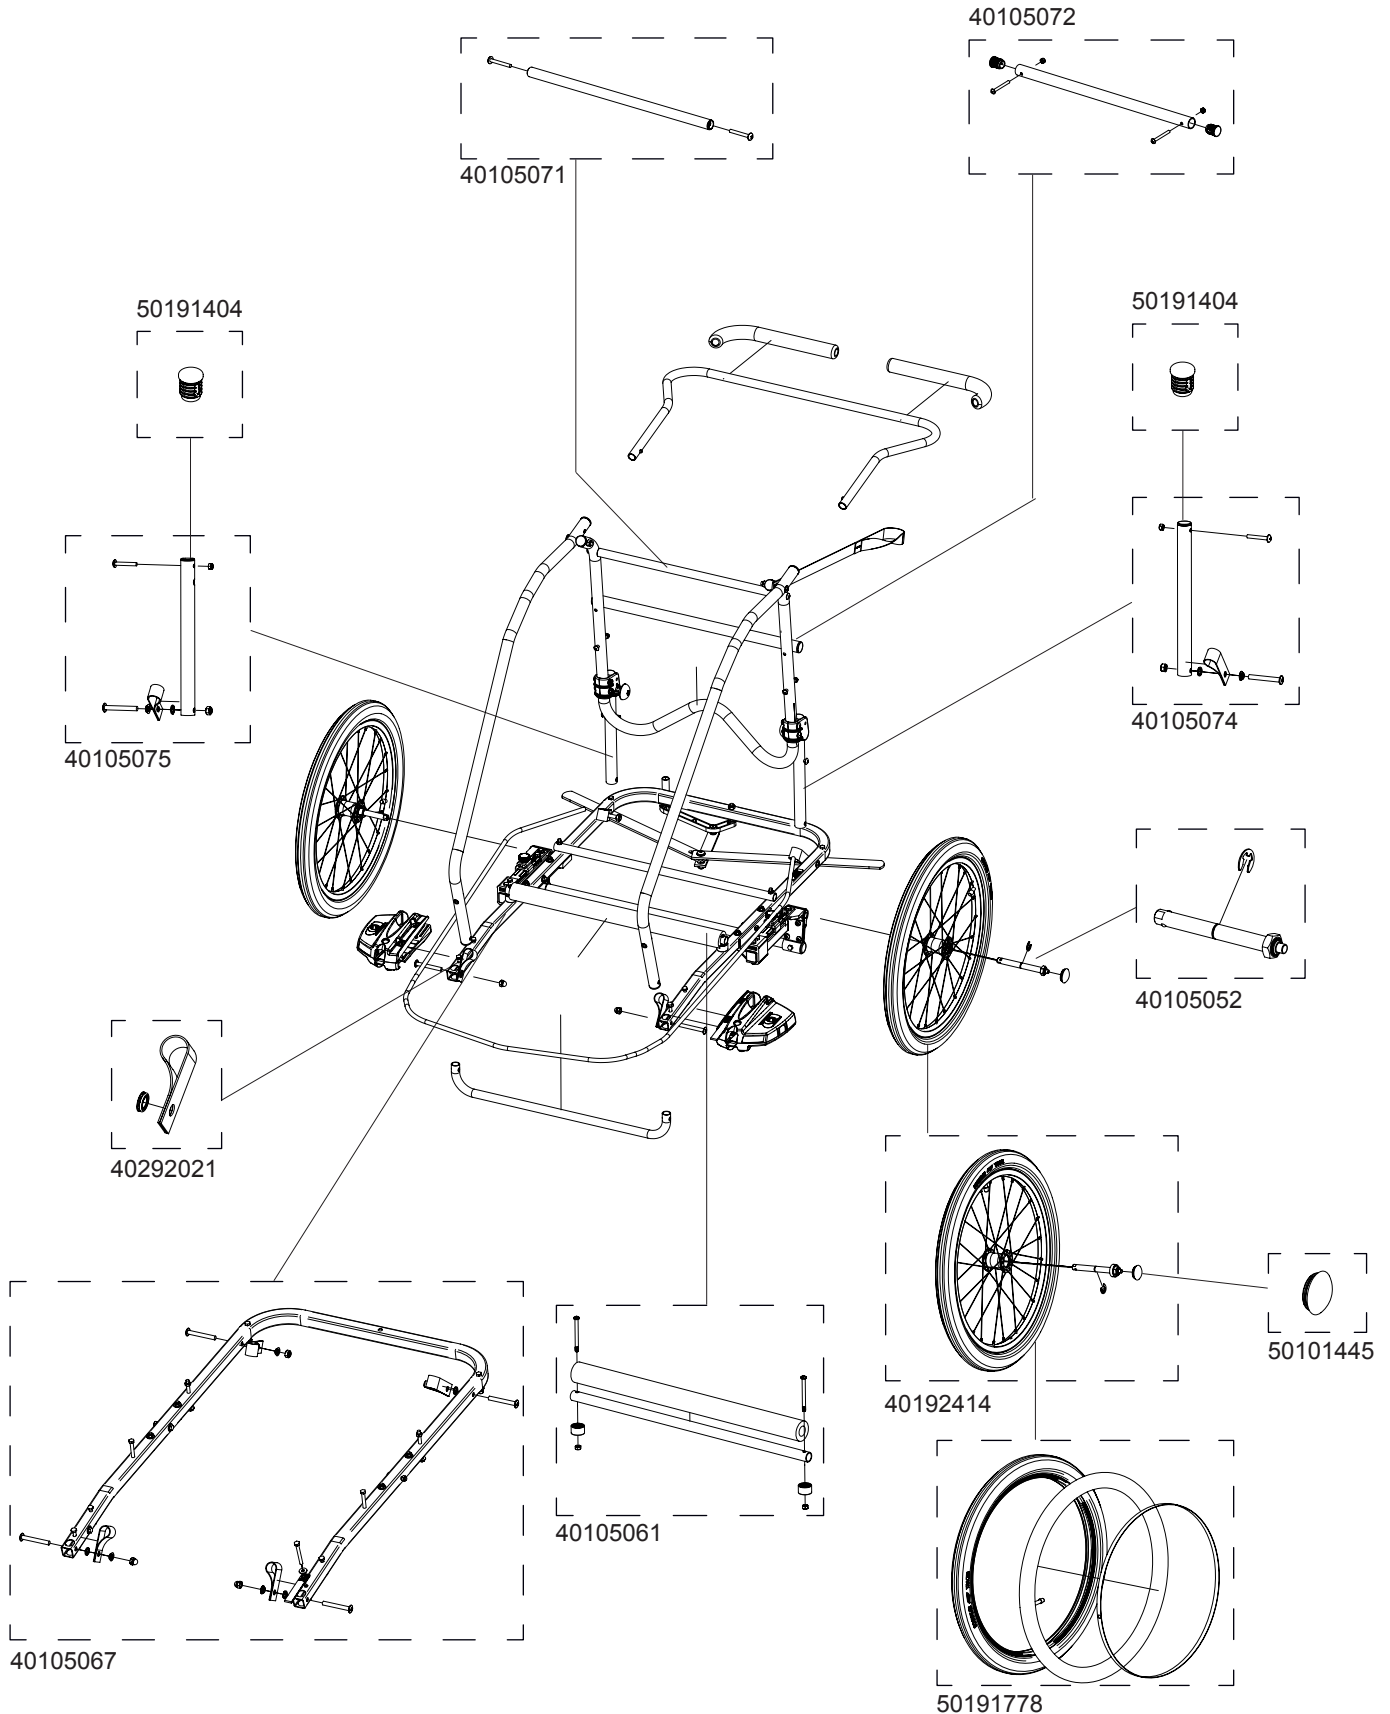

CORSAIRE 2

10100233

THULE
SWEDEN

» PART OF THULE GROUP

16/07/2015

THULE
SWEDEN

Rev 2

TCTS