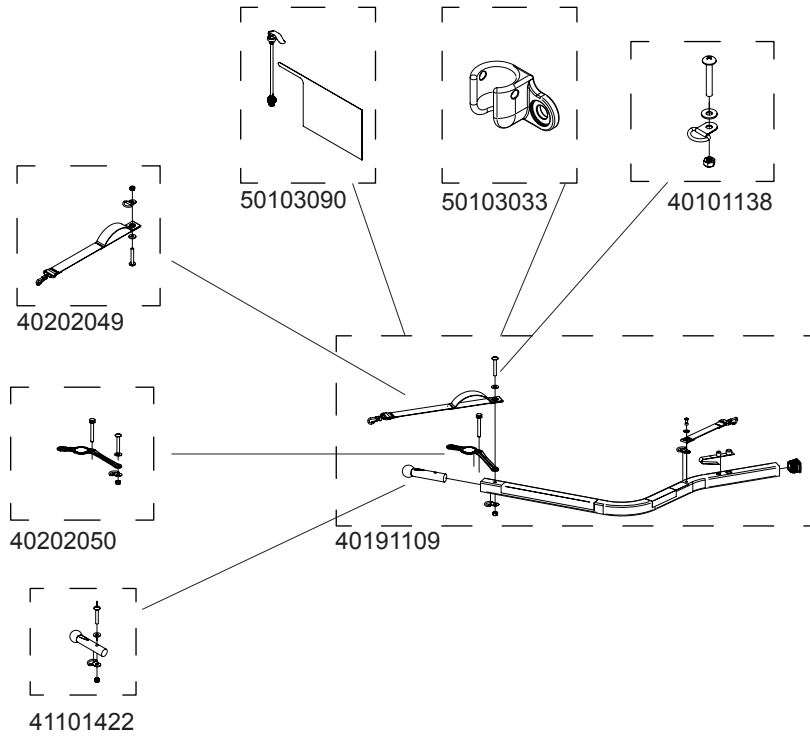

# CORSAIRE 2

10100233

**THULE**  
SWEDEN

Bundled Kits

## Hitch Arm Assembly

## Castor Wheel Assembly