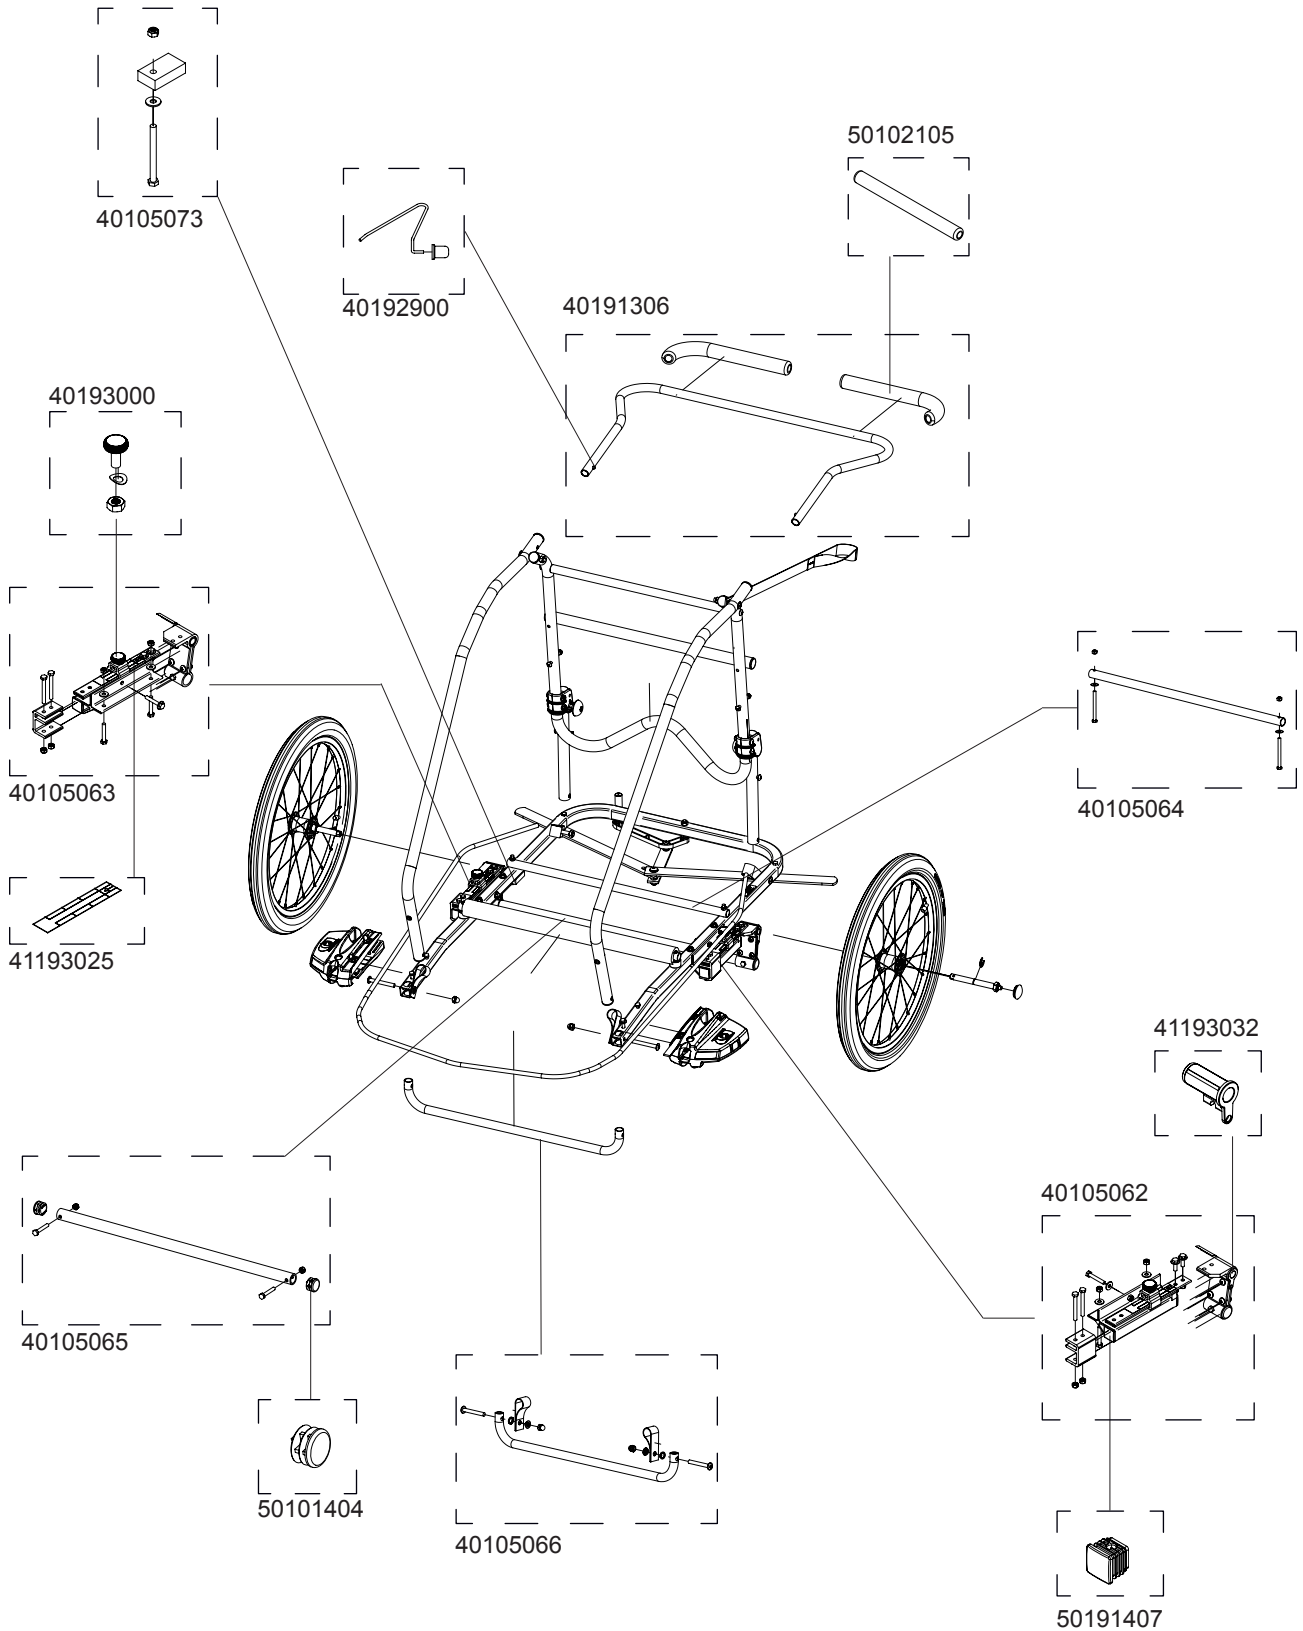

CORSAIRE 2

10100233

THULE
SWEDEN